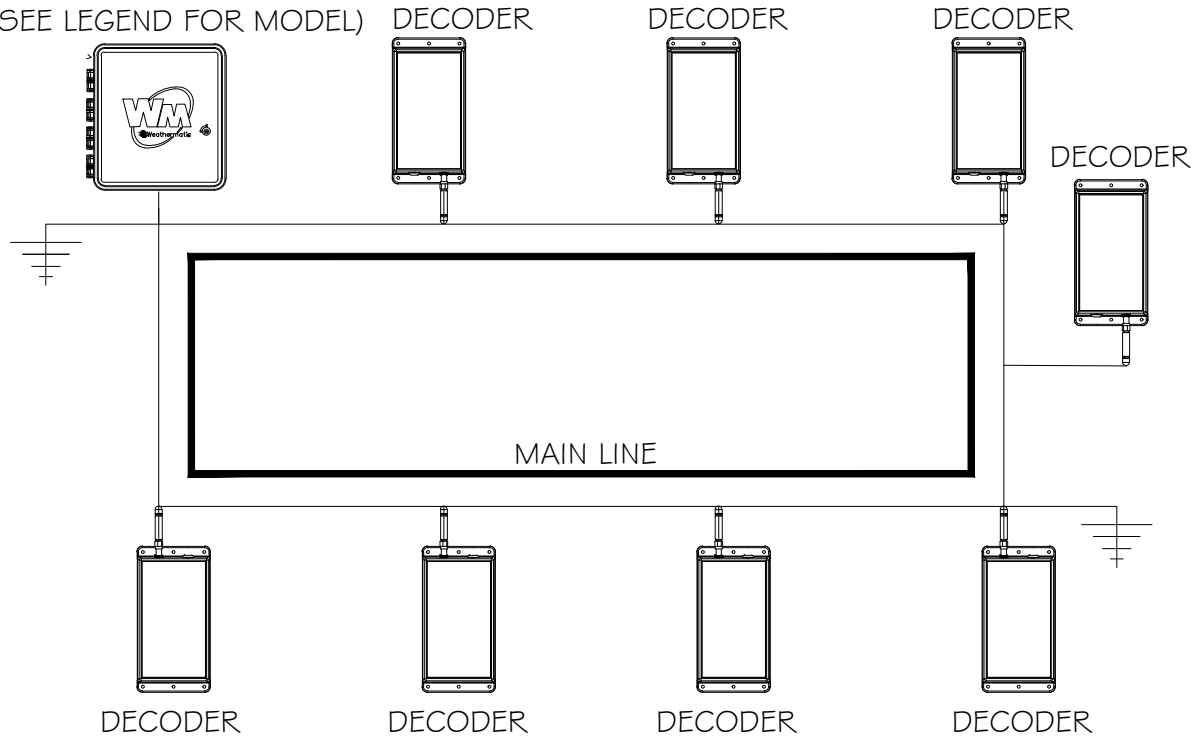

WEATHERMATIC
2-WIRE CONTROLLER
(SEE LEGEND FOR MODEL)

00

Smart Wire Path Layout - Complete Loop

NTS

DETAIL-FILE